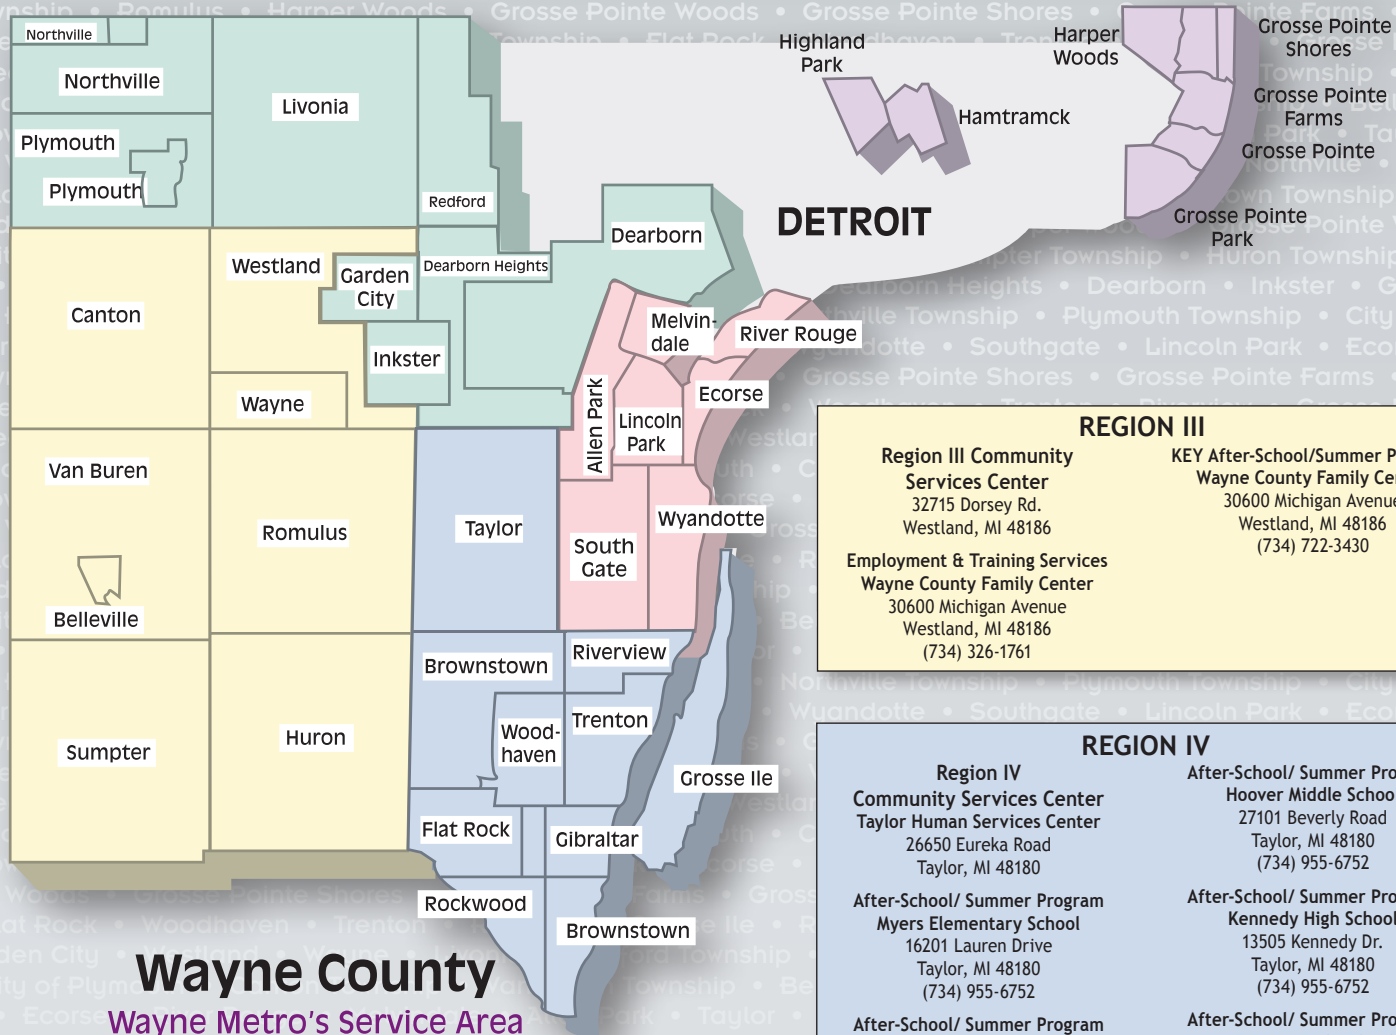

Wayne Metropolitan Community Action Agency

Service Area & Locations

Wayne County
Wayne Metro's Service Area
includes the 42 Communities
Comprising Out-Wayne County.

REGION I

<p>Region I Community Services Center Cortland Academy 138 Cortland Highland Park, MI 48203</p> <p>Highland Park Head Start Cortland Academy 138 Cortland Highland Park, MI 48203 (313) 865-4631</p>	<p>Wayne Metro Early Childhood Center 12031 Mitchell Hamtramck, MI 48212 (313) 369-4600</p> <p>Harper Woods Head Start Site 19258 Kelly Harper Woods, MI 48225 (313) 521-3558</p>
--	---

REGION II

<p>Region II Community Services Center 5904 Middlebelt Rd. Garden City, MI 48135</p>	<p>Western Wayne Weatherization Office 5904 Middlebelt Rd. Garden City, MI 48135</p>
---	---

REGION III

<p>Region III Community Services Center 32715 Dorsey Rd. Westland, MI 48186</p> <p>Employment & Training Services Wayne County Family Center 30600 Michigan Avenue Westland, MI 48186 (734) 326-1761</p>	<p>KEY After-School/Summer Program Wayne County Family Center 30600 Michigan Avenue Westland, MI 48186 (734) 722-3430</p>
--	--

REGION IV

<p>Region IV Community Services Center Taylor Human Services Center 26650 Eureka Road Taylor, MI 48180</p> <p>After-School/ Summer Program Myers Elementary School 16201 Lauren Drive Taylor, MI 48180 (734) 955-6752</p> <p>After-School/ Summer Program West Middle School 10575 William Street Taylor, MI 48180 (734) 955-6752</p>	<p>After-School/ Summer Program Hoover Middle School 27101 Beverly Road Taylor, MI 48180 (734) 955-6752</p> <p>After-School/ Summer Program Kennedy High School 13505 Kennedy Dr. Taylor, MI 48180 (734) 955-6752</p> <p>After-School/ Summer Program Truman High School 1121 Beech Daly Rd. Taylor, MI 48180 (734) 955-6752</p>
--	---